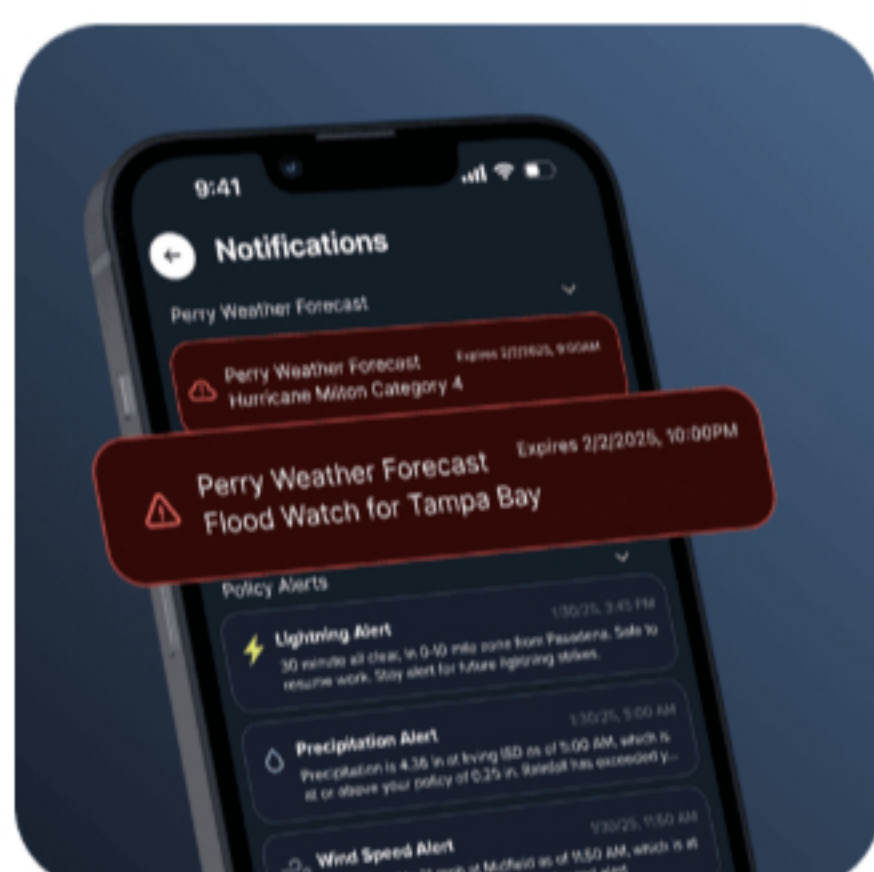

Industry-Specific Weather Reports

Our team of professional meteorologists will let you know when a major weather event will impact one of your locations. (And as always, they're on call 24/7 in case of any specific concerns!)

[Meet the Meteorologists >](#)

[Start a Free Trial](#)

Why Customers ❤️ Perry Weather

"Other systems have given erroneous alarms, no alarms at all, and just very inconsistent where Perry Weather has been dead on."

Mark Kosbab, Director of Parks, Elk Grove Parks District

"Switching to Perry Weather was one of the best decisions I've made as an Athletic Director. I feel safer knowing we have accurate lightning detection and weather readings."

Ryan Livezey, Athletic Director, Mount Pisgah Christian School

"Meteorologist consults are a game changer for decision making in real time. I have had nothing but good experiences. Keep it up!"

Ryan Callahan, Head Athletic Trainer, Wartburg College

"Consistent, efficient and effective service. Everything that was advertised has been delivered."

Robert McCarthy, Athletic Director, Charleston County School District